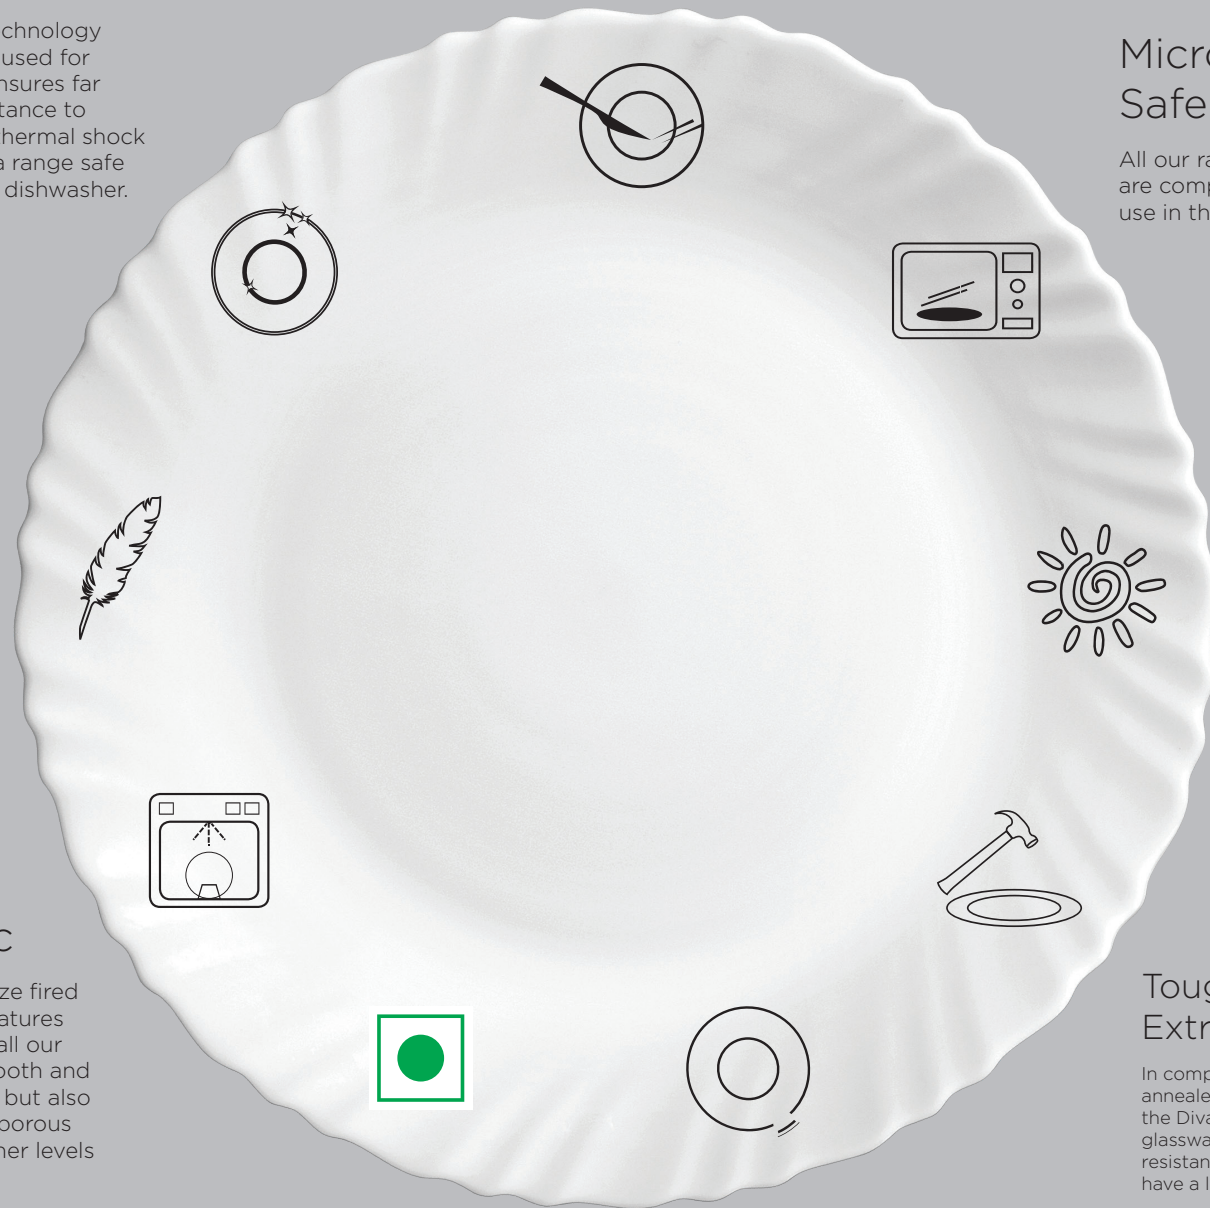

Scratch Resistance

The extraordinary glazing fired under highly controlled conditions ensures strong resistance to scratches and abrasions.

Dishwasher Safe

Advanced technology and process used for tempering ensures far greater resistance to impact and thermal shock to make Diva range safe to use in the dishwasher.

Microwave Safe

All our range of products are completely safe to use in the microwave.

Super Light

The European technology used to craft these products ensures much lighter and significantly thinner wares with almost zero surface porosity.

Super white

Enhanced whiteness is an outstanding feature with the Diva collection. We use the finest quality of chemical components to enhance the subtle glow of opal, making it whiter than ever.

100% Hygienic

The special glaze fired at high temperatures not only gives all our products a smooth and polished finish, but also ensures a non-porous surface for higher levels of hygiene.

Bone Ash Free

Our products are completely bone ash-free, meaning 100%-vegetarian.

Break Resistant

In an unlikely event of breakage, Diva tempered opal glassware shatters into harmless fragments, in contrast to the annealed glassware.

Tea & Coffee Collection

Diva's Tea and Coffee range stands tall amongst competitive brands and their range in measures of all attributes; it is made with tempered - extra strong glass. This collection is micro oven friendly, extra white and light. Unlike most competitive products, it is truly break resistant.